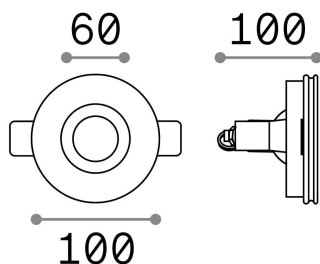

General info

Technical - Recessed lights

Ean	8021696150307
Item	SAMBA FI ROUND D60
Installation	Recessed lights
Guarantee	5 years
Gross weight	0.31 kg
Volume	0.0018 m ³

Technical info

Net weight	0.24 kg
Insulation class	II
Protection index	IP20
Compliance	CE
Operating temperature	0° ~ +40 °C
Full load efficiency	X
Dimmer	Determined by the light bulb
Power output	220-240 V AC
Power supply	Not required
Recessed specifications	Ø 103 - h. ≥ 180 , 12

Source info

Integrated source	Light bulb (not included)
Replaceable source	No
Power	GU10 max 1 x 35 W
Emission	Direct
Max consumption	-